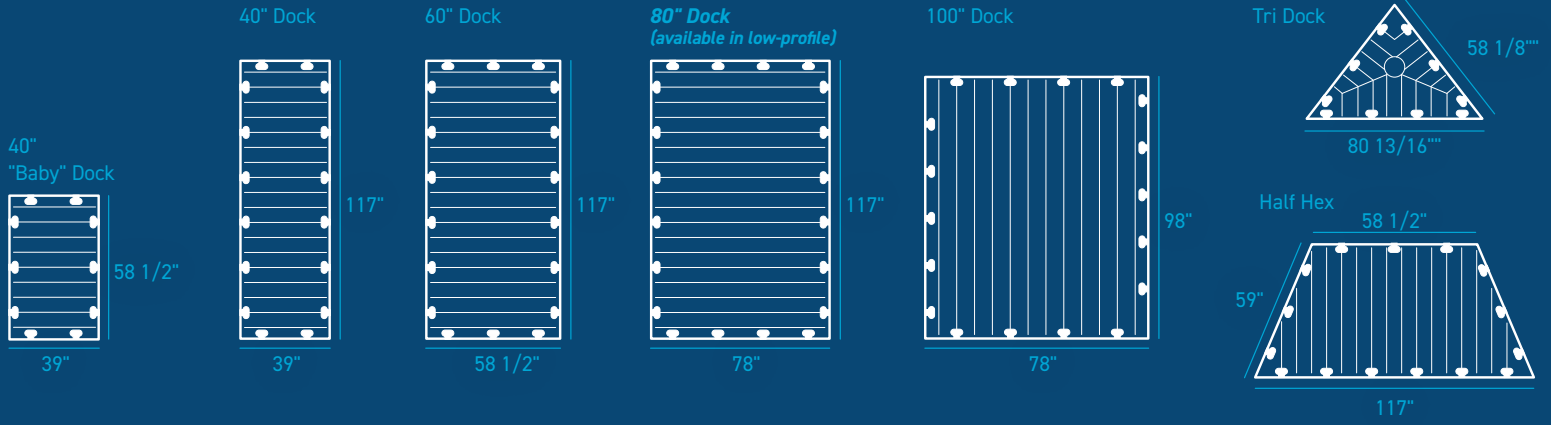

BUILD YOUR DOCK *Life*

with EZ DOCK SECTIONS

EZ Dock's polyethylene dock sections offer unmatched performance when it comes to modular docking solutions. Our revolutionary design is durable, slip-resistant, and low maintenance to help ensure an enjoyable time on the water.

- 100% virgin linear low-density polyethylene (LLDPE)
- UV Ray resistant
- Slip resistant pattern
- Unique pylon (chamber) design
- Rotationally molded, to allow no seams or connection points
- 62.5 lbs. per square foot, including dead load

Endless CONFIGURATIONS

Click, Scan, or Visit to Learn More.

ez-dock.com/products/dock-sections/