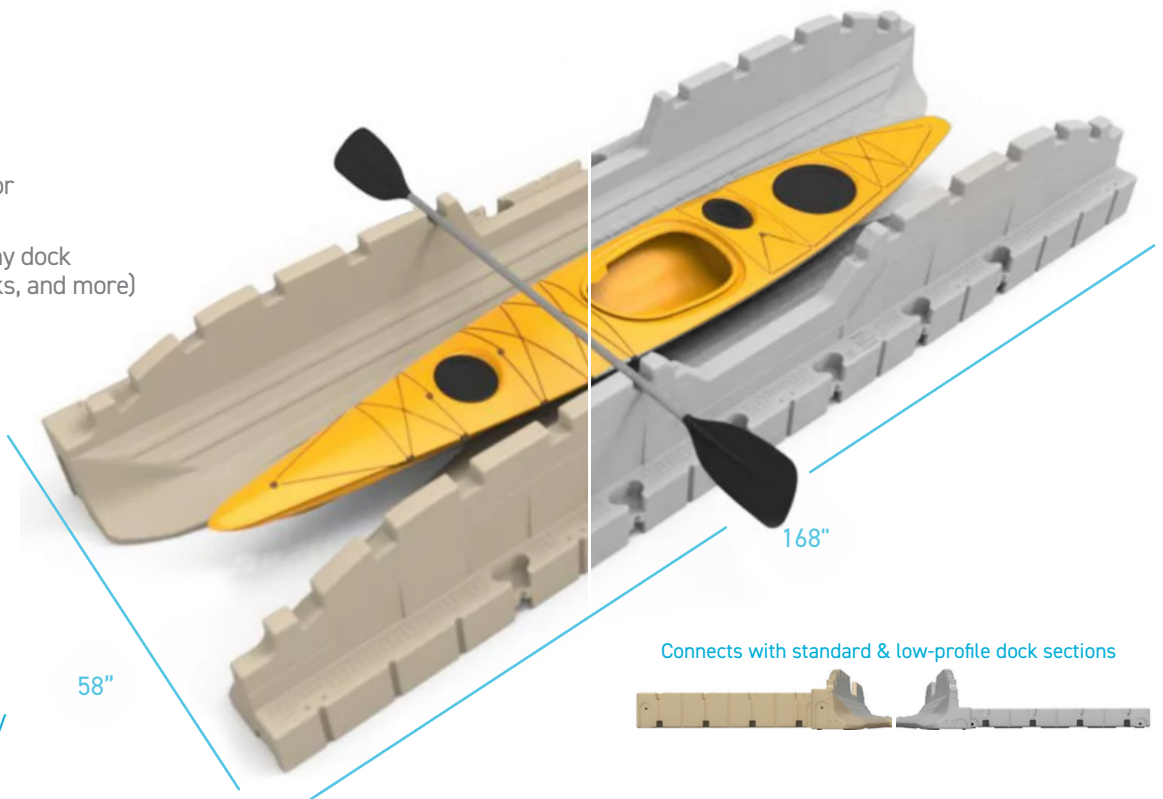

LAUNCH YOUR DOCK *Life*

with **EZ LAUNCH**® RESIDENTIAL

With the EZ Launch for Kayaks, docking and launching your kayak or canoe has never been easier. And with the ability to connect with our standard and low-profile dock sections (as well as any other traditional docks) the EZ Launch for Kayaks can be installed virtually anywhere! Whether you are an experienced kayaker or just getting started, you will feel confident and stable using our new launch.

Universal Access

- One piece design
- Allows users a stable and dry entry into the water
- Launch-assist paddle notches for support in kayak entry and exit
- Ability to connect to virtually any dock (EZ Dock, traditional wood docks, and more)

Click, Scan, or Visit

ez-dock.com/kayakcanoe-launches/
to Learn More.

Connects with standard & low-profile dock sections

READY FOR *Launch*

Flexible, easy-to-use launch that makes getting into your kayak or canoe quick and simple. No matter if you're a beginner, a seasoned veteran, or someone needing a little extra assistance, the EZ Launch for Kayaks allows people of all ability levels to enter and exit with ease.