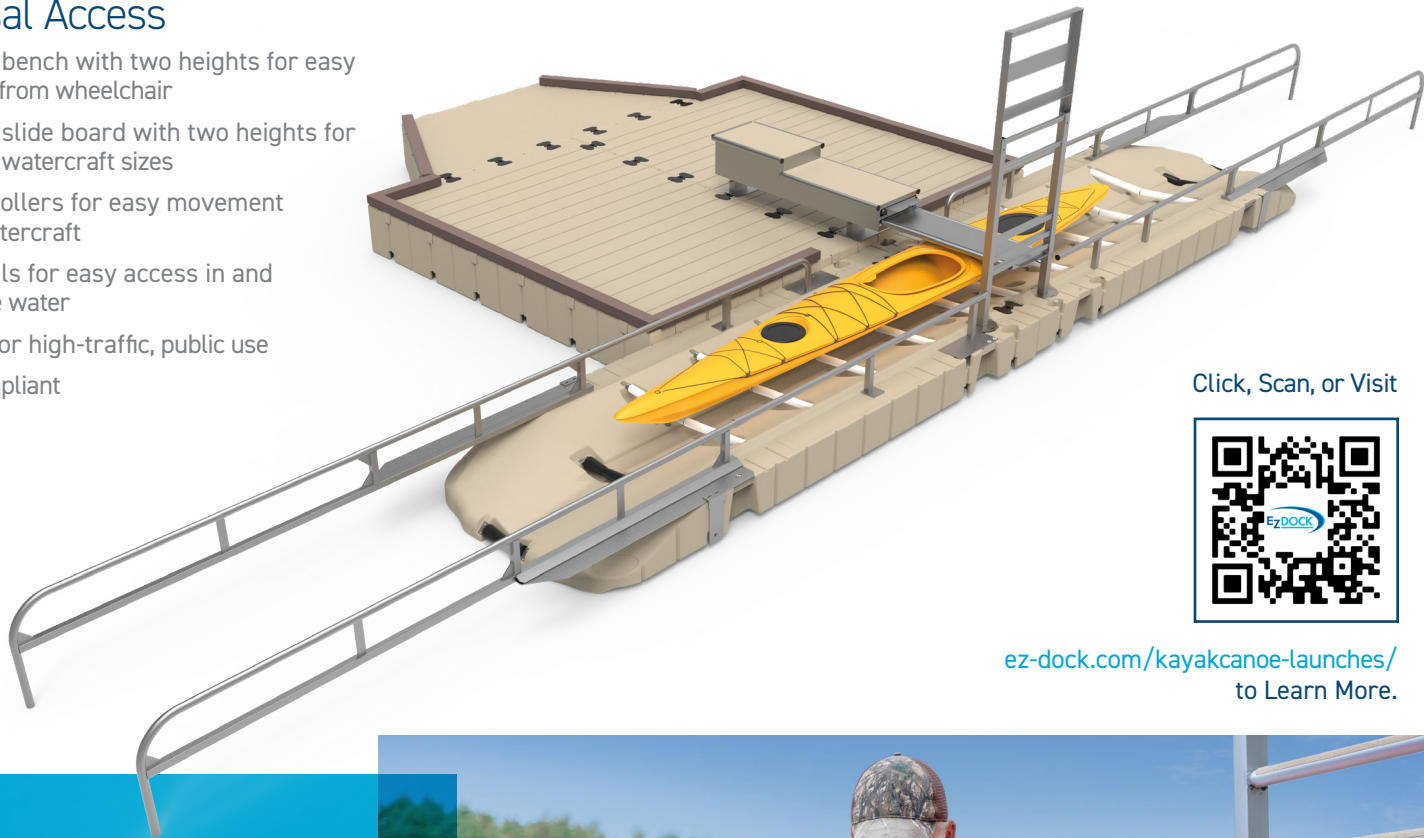

## with **EZ LAUNCH**® COMMERCIAL

A first in the industry, the EZ Launch Accessible Transfer System for kayaks and canoes provides individuals with disabilities accessibility that exceeds the minimum requirements of the Americans with Disabilities Act (ADA). The easy-to-use transfer bench and transfer slide boards allow users to simply sit, slide over, and drop down into a kayak or canoe, then use the side rails to pull off or back on.

### Universal Access

- Transfer bench with two heights for easy transfer from wheelchair
- Transfer slide board with two heights for differing watercraft sizes
- Launch rollers for easy movement of the watercraft
- Guide rails for easy access in and out of the water
- Perfect for high-traffic, public use
- ADA Compliant

## READY FOR *Launch*

Flexible, easy-to-use launch that makes getting into your kayak or canoe quick and simple. No matter if you're a beginner, a seasoned veteran, or someone needing a little extra assistance, the EZ Launch Accessible Transfer System for kayaks and canoes allows people of all ability levels to enter and exit with ease.