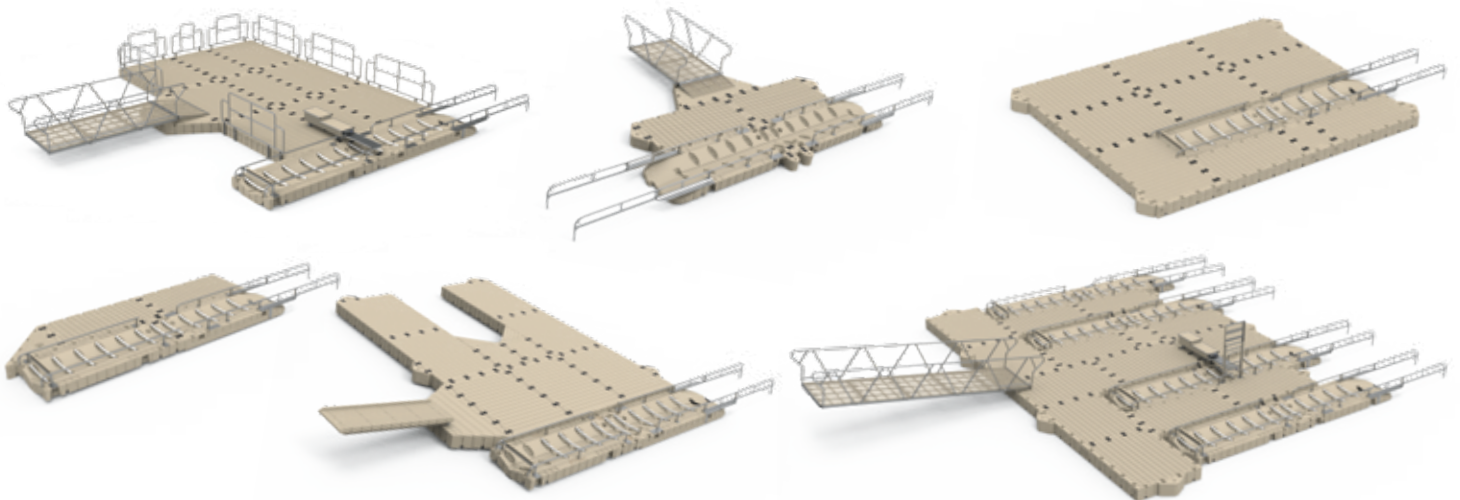

EZ Launch can be customized in multiple configurations designed to fit your waterfront — contact your local EZ Dock sales representative to create your own.