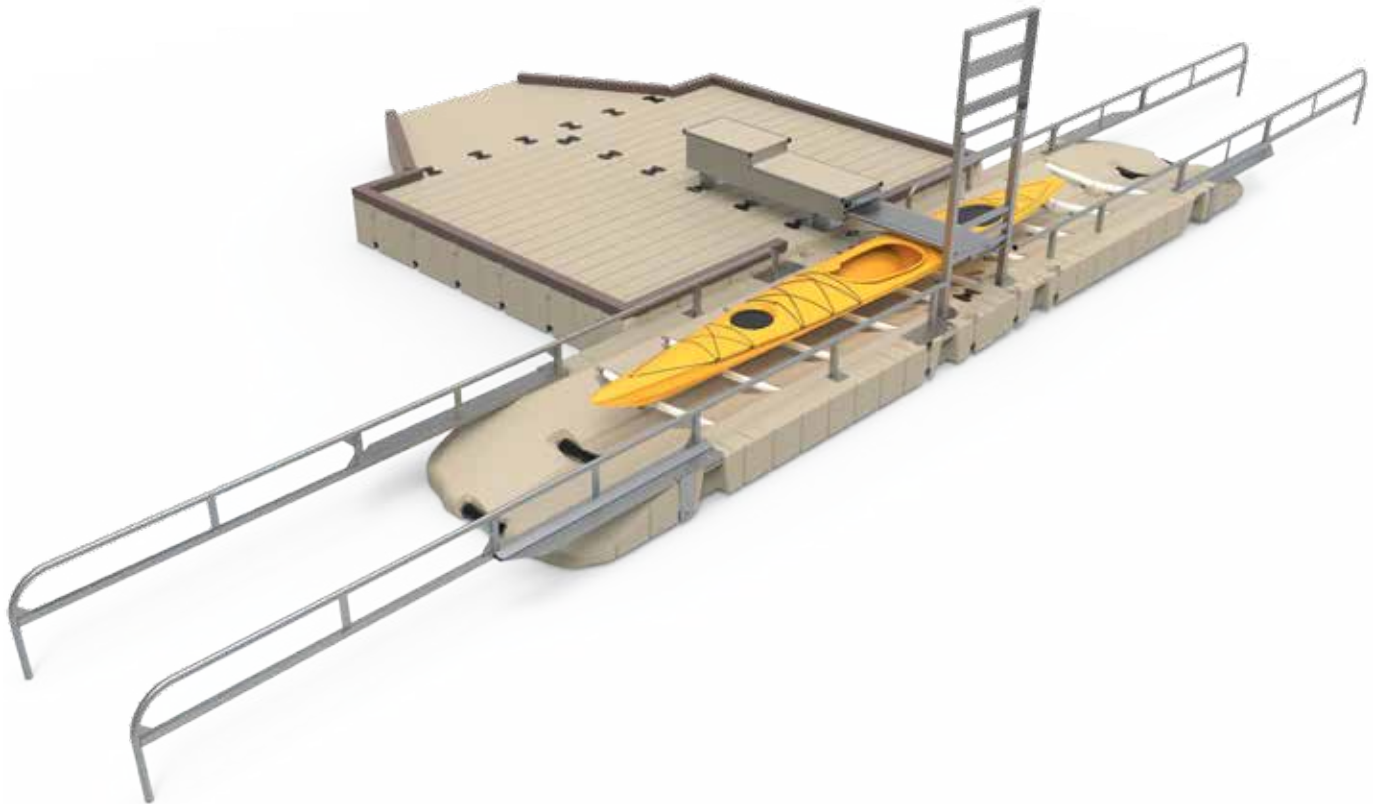

**EZ Launch[®]
Systems**

EZ Launch

ACCESSIBLE TRANSFER SYSTEM

KAYAKS & CANOES

1-800-834-8168

www.ez-dock.com

Launching and docking kayaks or canoes has never been easier.

The EZ Launch[®] System's innovative one-piece design enables people of all experience and ability levels to stay dry and stable while entering, exiting and launching kayaks and canoes. With its ability to connect with standard and low profile EZ Dock sections or any other traditional dock, the EZ Kayak Launch can be installed virtually anywhere.

Engineered to safely get in and out of your kayak or canoe.

EZ Launch[®] System

Our standard EZ Launch unit can be custom designed in hundreds of configurations to fit any waterfront, including versions with one-way, drive-through, ADA-compliant and multi-unit launches.

With its modular design, EZ Launch is easy to install and integrates seamlessly into existing EZ Dock systems or traditional dock designs.

Why EZ Dock is the best investment you will ever make in your waterfront property.

- Unique design delivers outstanding load capacity, functionality, and safety
- Variety of dock sections, boat/PWC lifts, and kayak launches
- Easily customizable design to make your perfect waterfront retreat