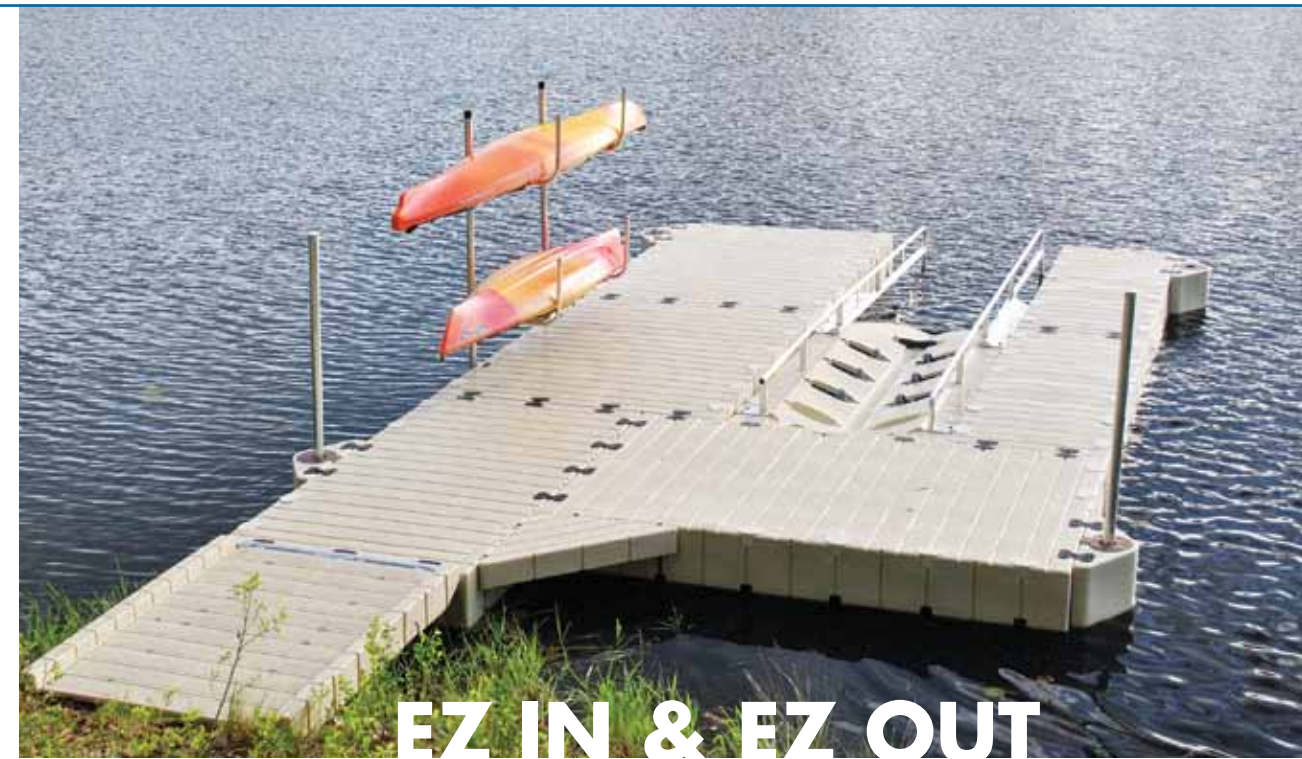

The EZ Launch® System is the safe, easy and ADA-compliant way to launch and dock kayaks and canoes. Great for people with disabilities, children or seniors. Users will feel confident transferring into their watercrafts independently and securely, and launching with stability and ease.

EZ LAUNCH® FEATURES:

- Guide rails for easy access in and out of the water
- Launch rollers for easy movement of the watercraft
- Transfer bench with two heights for easy transfer from wheelchairs
- Transfer slide boards with two heights for differing watercraft sizes
- Railing system for slide board stabilization and transfer support for easy side movement
- Floating platform that adjusts to changing water levels

UNIVERSAL ACCESSIBILITY

A first in the industry, the EZ Launch® Accessible Transfer System for kayaks and canoes provides individuals with disabilities accessibility that exceeds the minimum requirements of the Americans with Disabilities Act (ADA). The easy-to-use transfer bench and transfer slide boards allow users to simply sit, slide over and drop down, then use the side rails to pull off or back on. The customizable system is also ideal for children, seniors, or anyone needing extra stability launching and docking a kayak or canoe.