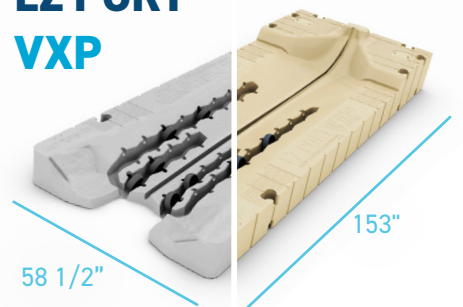

EZ PORT® VXP