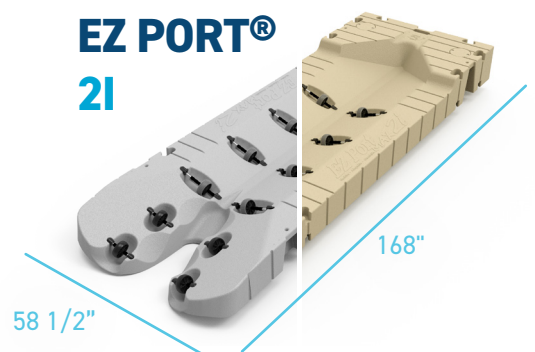

EZ PORT® 2I

Proudly American
made for 30 years.