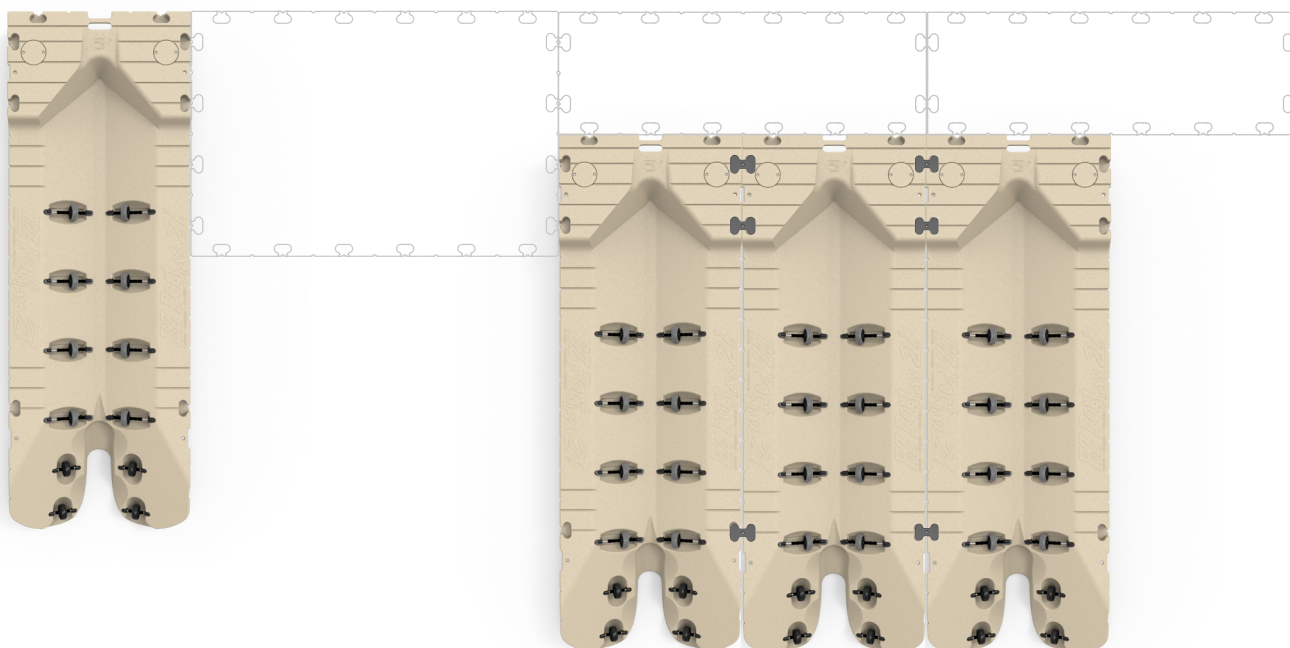

See the EZ Port 2i in action

Visit the EZ Dock YouTube channel to see why the EZ Port 2i was the first and is still the best.

Features and Benefits:

- UV-16-protected, rotationally molded polyethylene
- Industry-leading impact resistance requires no environmentally harmful foam filling
- Patented understructure creates a stable and durable walking and porting surface
- Adjustable rollers adapt to all PWC brands and hull designs for effortless porting and launching
- Optional bolt-on bow stop for added security (coming in 2019)
- Seamlessly connects to any EZ Dock system
- Connects to any existing dock system or can be secured to the shore or lakebed without a dock
- Keeps any PWC high and dry, protecting your investment
- Available in beige or gray

Innovative Design for Smooth and Effortless Drive-on

Integrated mooring holes with caps

Adjustable roller system accommodates multiple hull shapes

Self-aligning and self-centering rollers move laterally for easy entry

Integrated bow helps prevent overshooting

Split-entry design guides the PWC onto the port

Sample Configurations

The EZ Port 2i is compatible with any traditional floating dock, fixed dock or EZ Dock system and uses uniquely designed couplers that make it easy to add more ports as your needs change.

EZ Dock continues to lead the industry with a full line of the simplest, most durable and innovative drive-on, push-off PWC ports, like the EZ Port 2i. This patented, top-of-the line, self-centering drive-on port features a split entry and self-adjusting rollers that make loading and unloading of PWCs smooth and effortless.