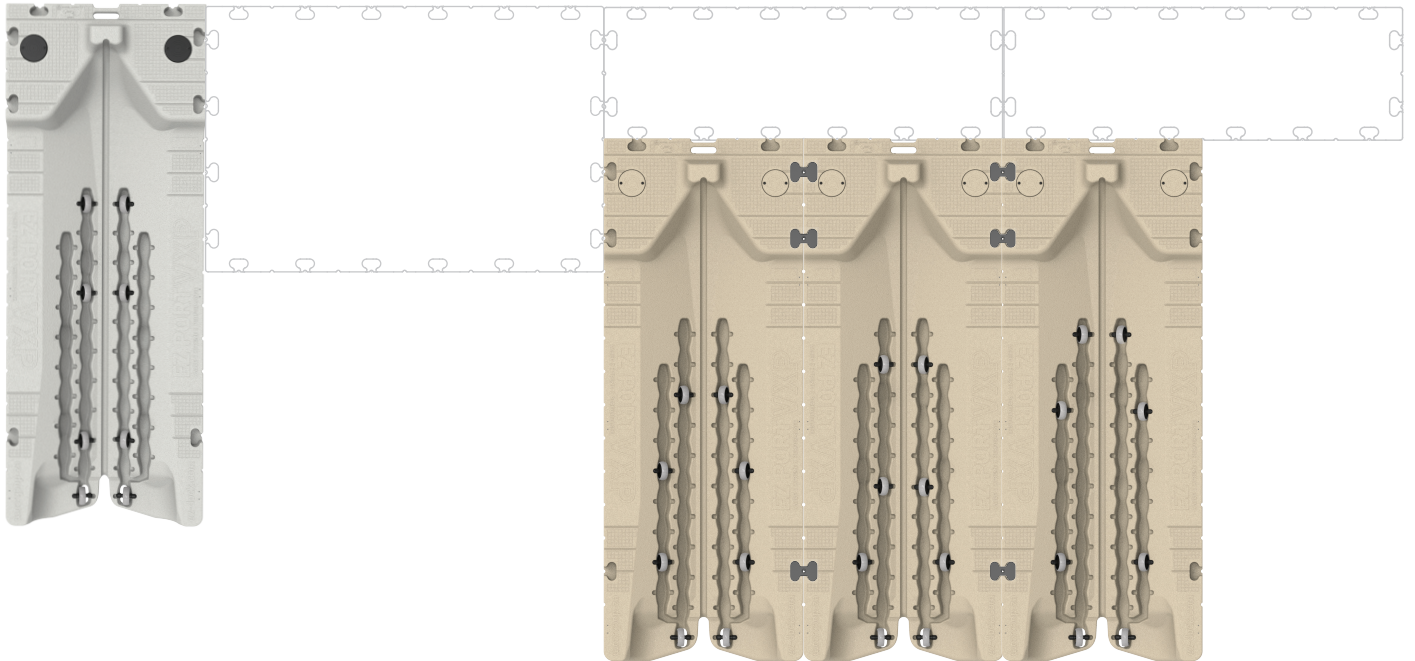

Easy wheel adjustments

Watch how easily wheel adjustments can be made to fit your PWC model.

Like all EZ Dock ports, the VXP is designed to keep your PWC safe and easy to use:

- Protects against hull damage and deterioration from exposure to water, waves and boat wakes
- Prevents sinking while unattended at the dock
- Provides easier access for maintenance
- Get on and off the craft easily while on the port
- Drain bilges and foot wells
- Cover your PWC easily
- Adjust the roller wheels for quick and easy port entry and exit

The EZ Port VXP gives you real peace of mind, knowing that your PWC is well-protected against the weather, waves, wakes, or sinking at the dock. It makes cleaning, maintaining and boarding your PWC as effortless as easing it onto the port or into the water. The VXP is also compatible with existing docks and EZ Dock systems, or can be secured to the shore or lakebed without a dock.

EZ PORT VXP

MODEL DESCRIPTION	SKU	DIMENSIONS	AREA	FLOTATION	WEIGHT
EZ PORT VXP	206037PW (BEIGE)	153" x 58.5" x 14.58" (3.9m x 1.5m x 0.37m)	62 sq ft (5.8 sq m)	1,300 lbs (590 kg)	335 lbs (152 kg)
	206037PW-EZGR (GRAY)				

Sample Configurations

The VXP is designed to make getting on and off the port and your PWC smooth, stable and easy. And, since the VXP keeps your PWC out of the water, it's easy to cover, clean, secure and access for maintenance.